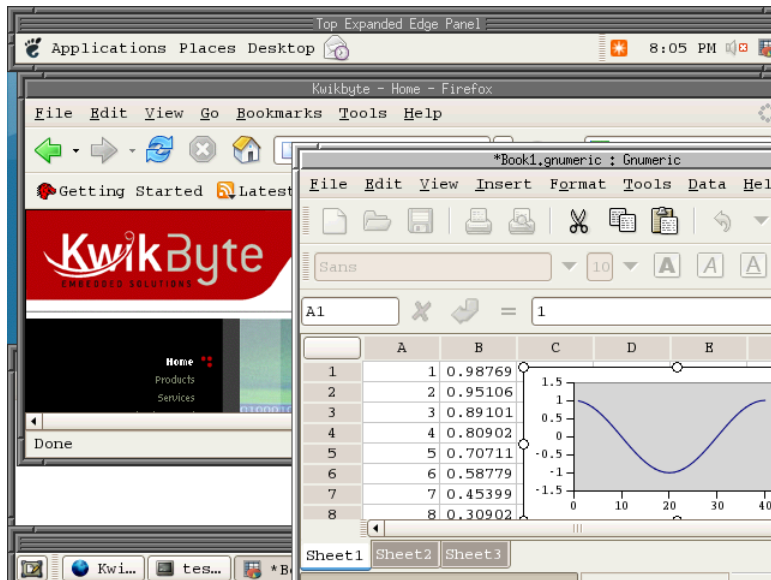

KBAT9261 –DEVELOPMENT- SCREEN SHOTS

1 Preliminary

This document shows screen shots generated by and on a KBAT9261. All screen shots display applications running on X11 (Xfbdev).

NOTE: This is preliminary information and should not be used to imply fitness for a particular application.

Crsytl/FVWM[terminals] at 640x480x16

FVWM[terminal, web browser, word processor] at 640x480x8

GDM[web browser, word processor] at 640x480x8

FVWM[terminal, web browser, word processor] at 800x600x8

FVWM[web browser, spreadsheet] at 640x480x16

FVWM[FreeCIV game] at 800x600x8

FVWM[DDD graphical debugger] at 800x600x8

FVWM[XConq game] at 800x600x8

FVWM[XConq game – victory!] at 800x600x8